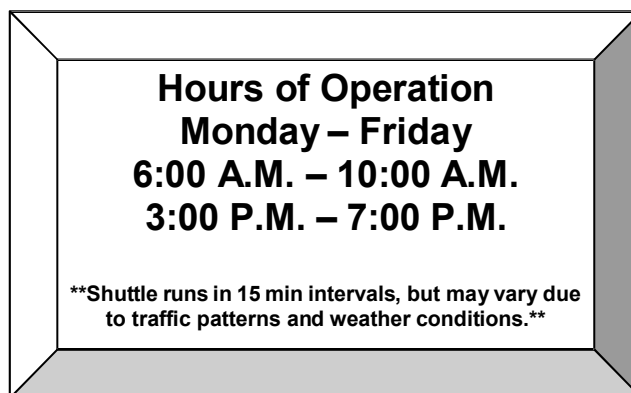

875 NORTH MICHIGAN AVENUE

SHUTTLE BUS SCHEDULE

Note – Pick Up & Drop Off Metra Stations Reverse For Evening Route

Morning Shuttle Route Rider Pickup

- #1 Pickup - LaSalle Street Metra Station – Corner of Financial Place and Van Buren Street
- #2 Pickup - Union Station at Canal Street – On Canal Street, Located at the Train Station Doors - See Aries Dispatcher
- #3 Pickup - Ogilvie Transportation Center
On Canal Street and Washington Blvd. - See Aries Street
- Drop Off – 875 N Michigan Entrance on 175 E. Chestnut Street

Evening Shuttle Route Rider Drop Off

- Pick up – 875 N Michigan Entrance on 175 E. Chestnut Street
- #1 Drop Off - Ogilvie Transportation Center
Located at the Corner of Washington Blvd. & Clinton Street
- #2 Drop Off - Union Station - Located on Clinton Street & Adams Street
- #3 Drop Off - LaSalle Street Metra Station
Located at Financial Place & Congress Parkway